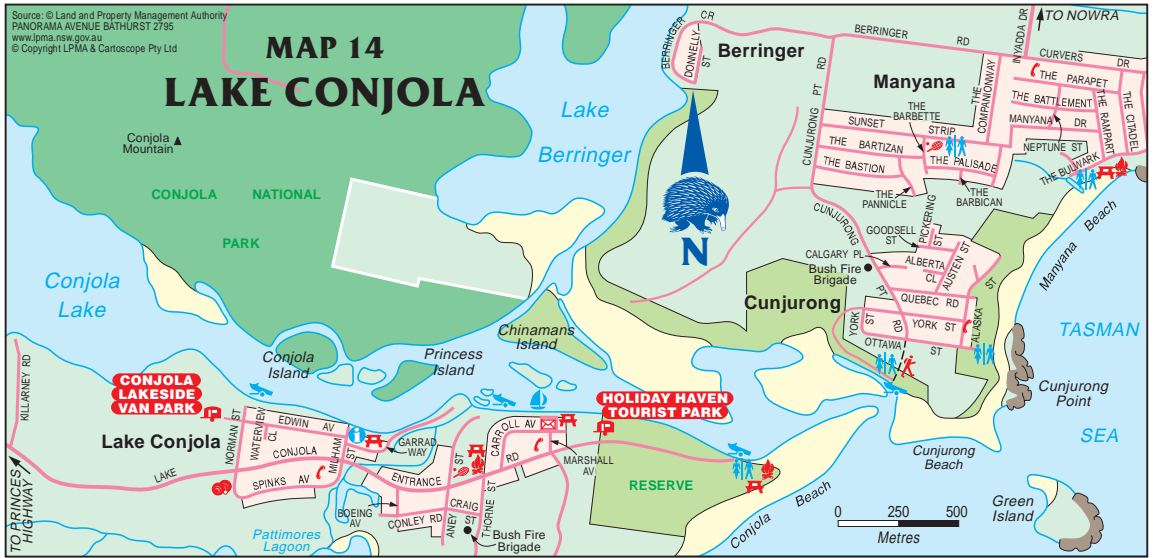

MAP 14 LAKE CONJOLA

CARTOSCOPE MAPS AND GUIDES

Log on to see detailed touring and holiday maps, information and to purchase maps and guides.

**Click on the
weblink below
to log on**

www.maps.com.au

**Grab a map ...
and plan your next getaway**

www.lpma.nsw.gov.au

Click above for NSW Government map products

Land and Property
Management Authority